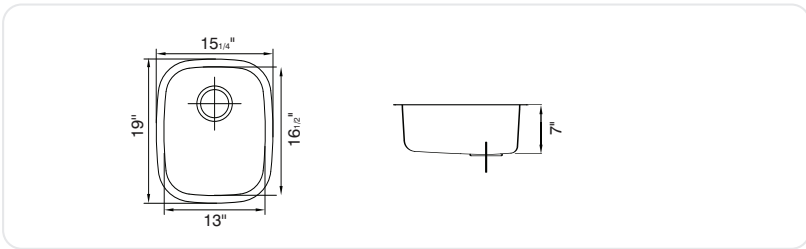

EDGE

Stainless Steel Prep Bowl
Undersmount

AS-ED05XXUSUM

- Features
- Undersmount
 - Bowl depth 8"
 - Fitted with high-density sound deadening pads
 - 18 gauge steel
 - Brushed finish
 - Spray back coating